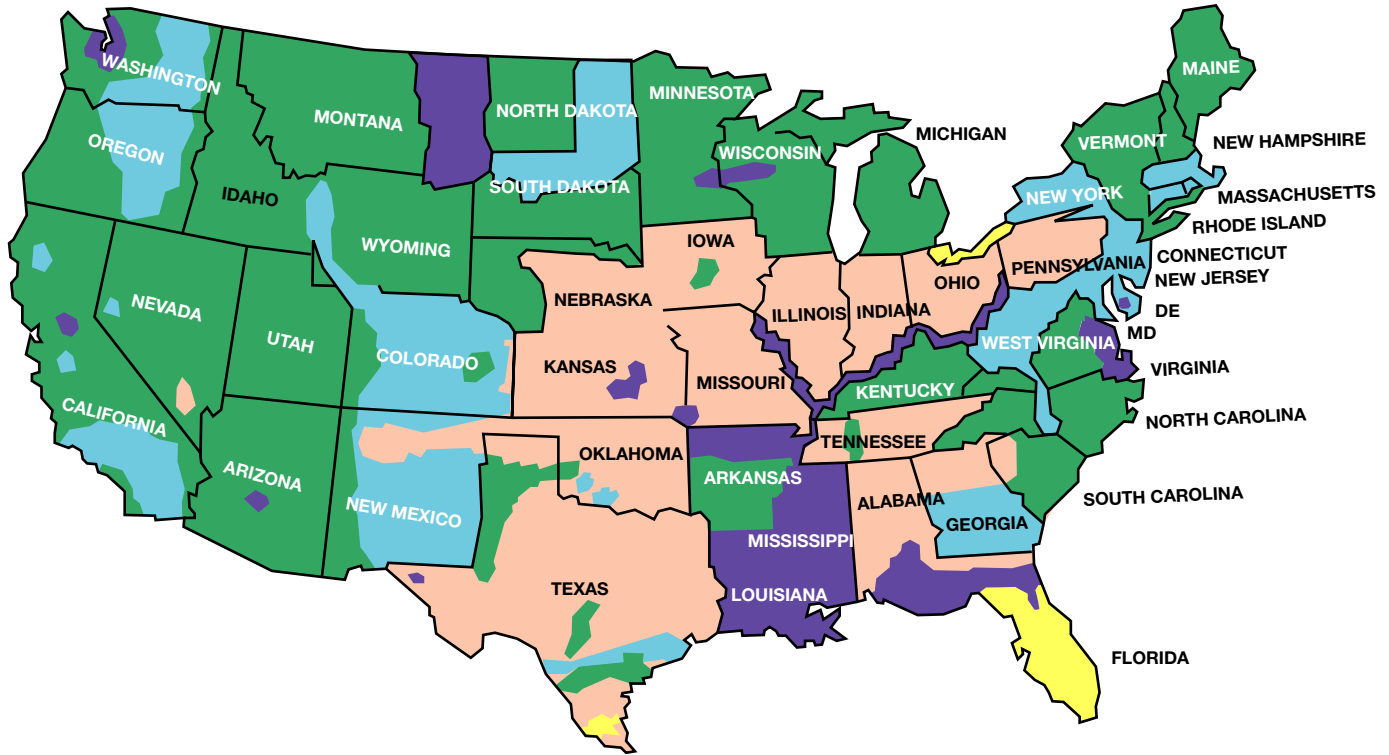

Aggregate Map

Soft

Medium Soft

Medium

Medium Hard

Hard